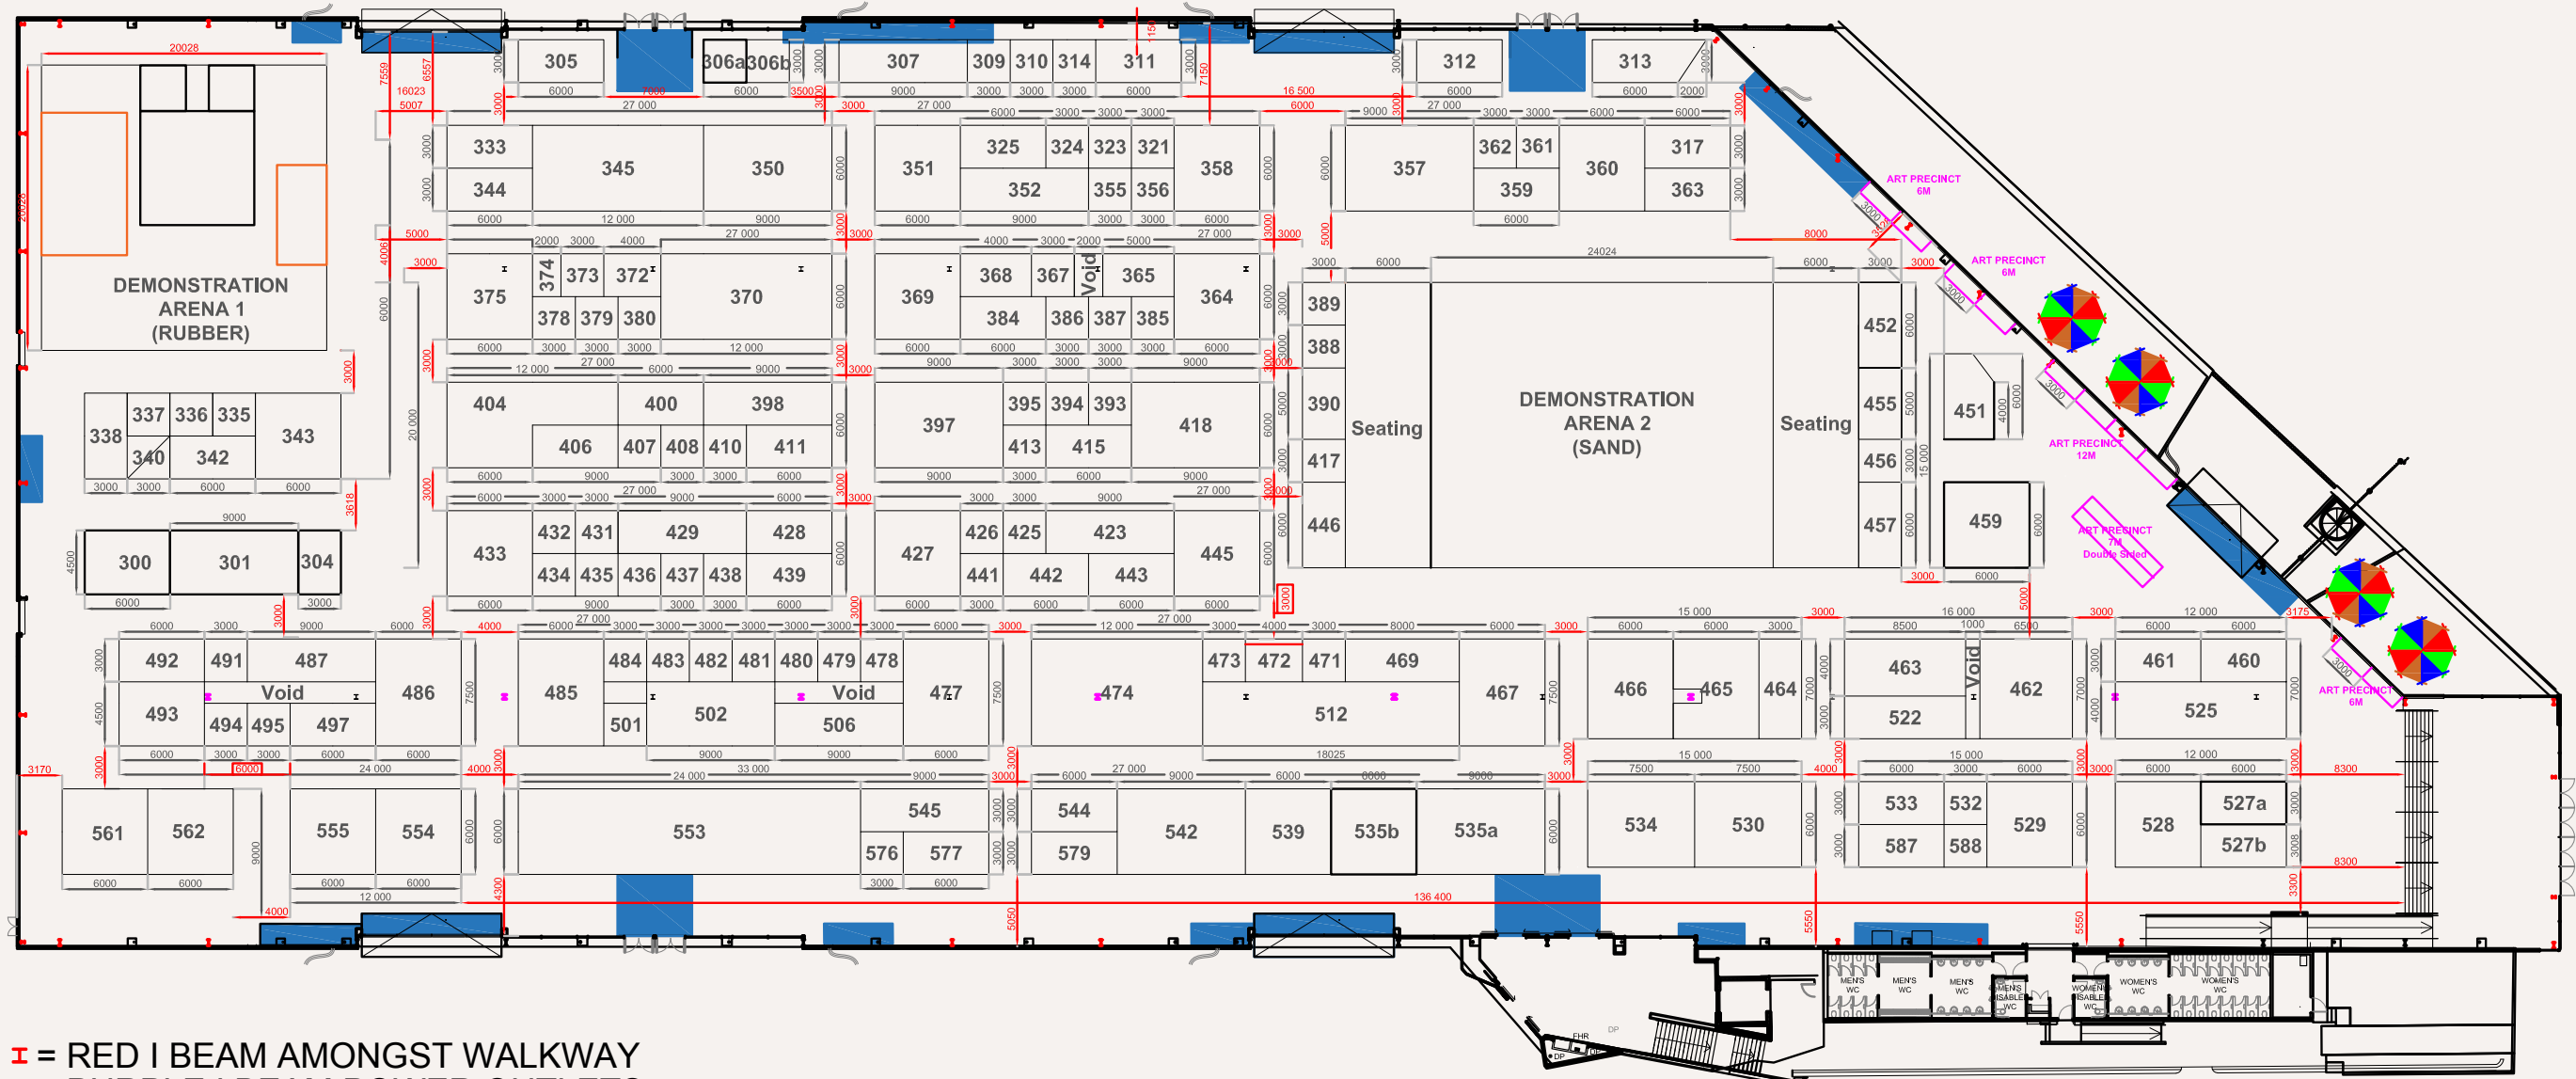

I = RED I BEAM AMONGST WALKWAY
 I = PURPLE I BEAM POWER OUTLETS

Melbourne Showgrounds No Build Zone

14 - 17 NOVEMBER 2024

MELBOURNE SHOWGROUNDS EXHIBITION PAVILION - FLOOR PLAN

SCALE 1:300 - (A3)

Contact Exhibition Manager
 Ben Anear for more information

ben@equineproductions.com.au
0424 453 789

Melbourne Showgrounds
No Build Zone

EQUITANA
MELBOURNE
14 - 17 NOVEMBER 2024

MELBOURNE SHOWGROUNDS
VICTORIA PAVILION - FLOOR PLAN

SCALE 1:300 - (A3)

Contact Exhibition Manager
Ben Annear for more information
ben@equineproductions.com.au
0424 453 789

BOULEVARD PAVILION FLOOR PLAN
Scale 1:300 (A3)

Melbourne Showgrounds No Build Zone

14 - 17 NOVEMBER 2024

MELBOURNE SHOWGROUNDS

BOULEVARD PAVILION - FLOOR PLAN

SCALE 1:300 - (A3)

Contact Exhibition Manager
Ben Annear for more information