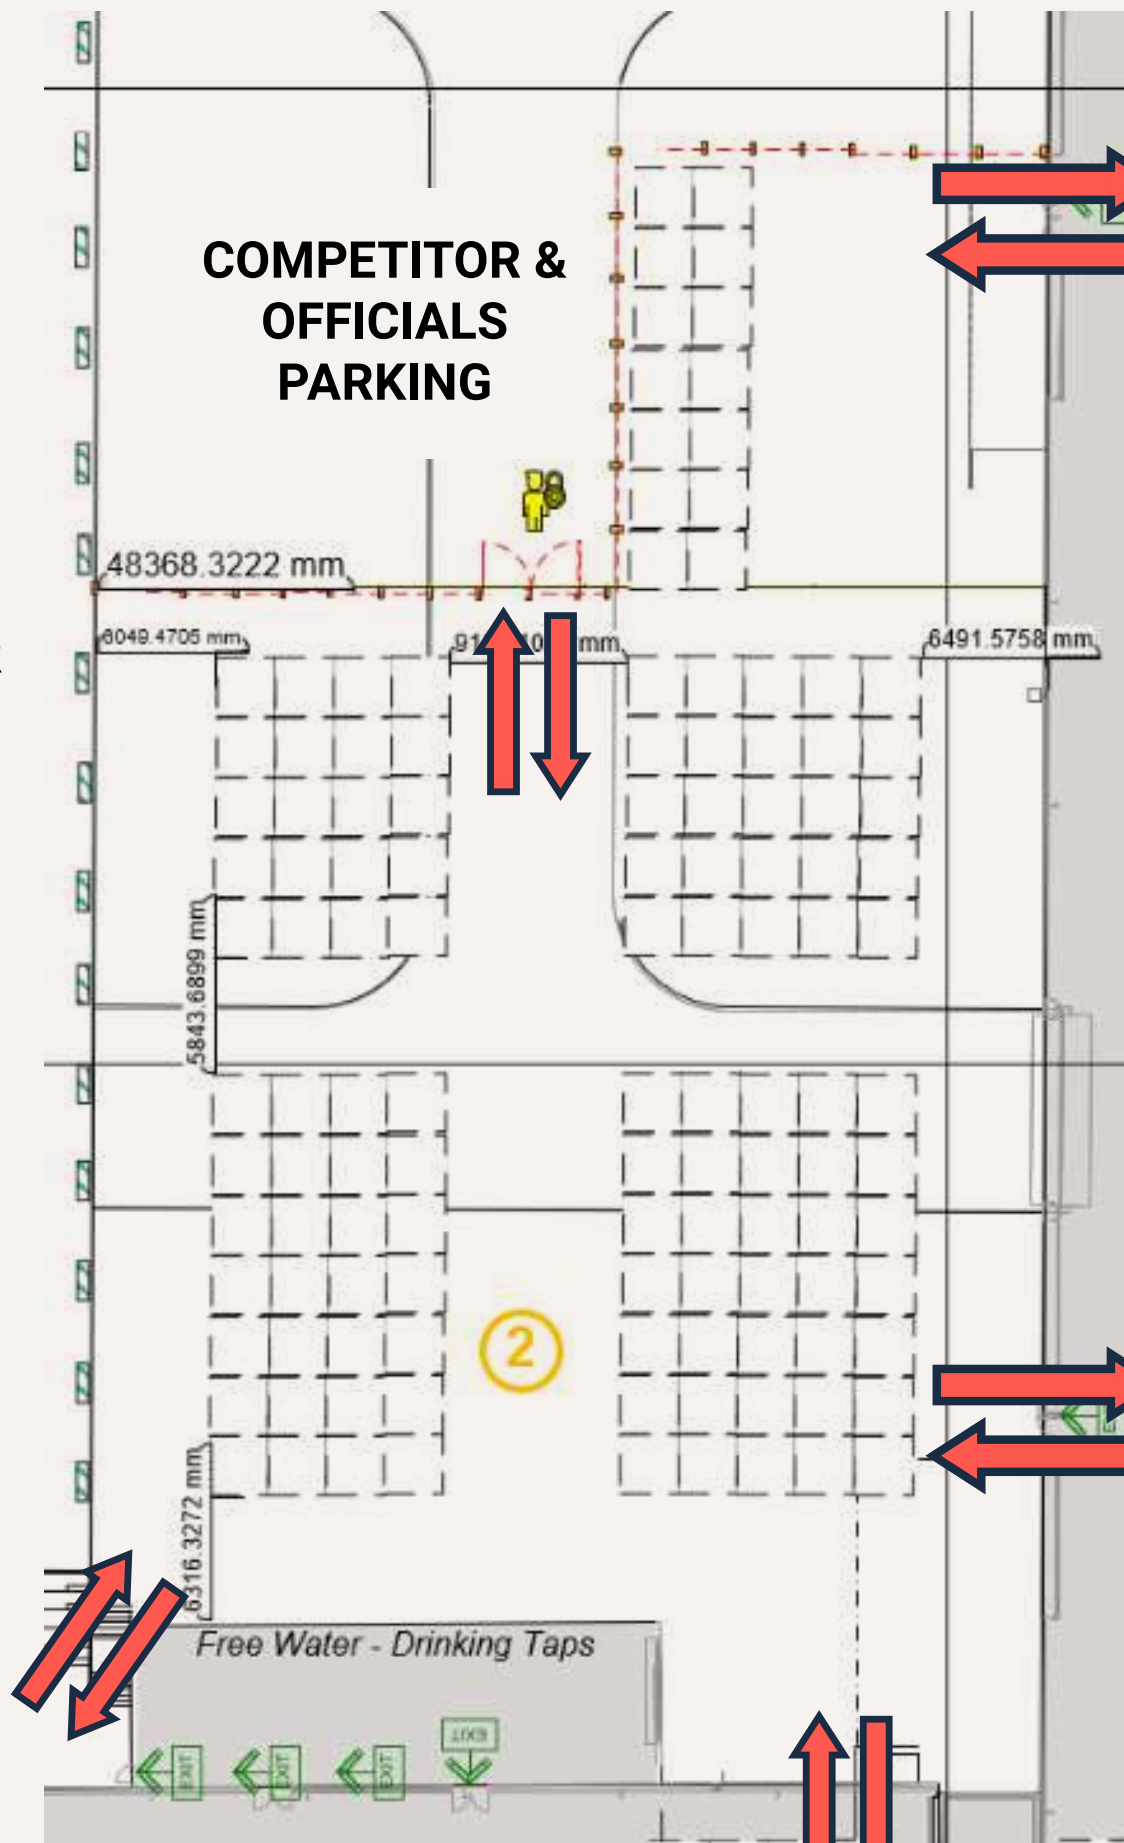

**OUTDOOR
ARENA**

**COMPETITOR &
OFFICIALS
PARKING**

**EXHIBITION
PAVILION**

**EXHIBITION
PAVILION**

**VICTORIA
PAVILION**

**UNDERPASS
& LOCKERS**