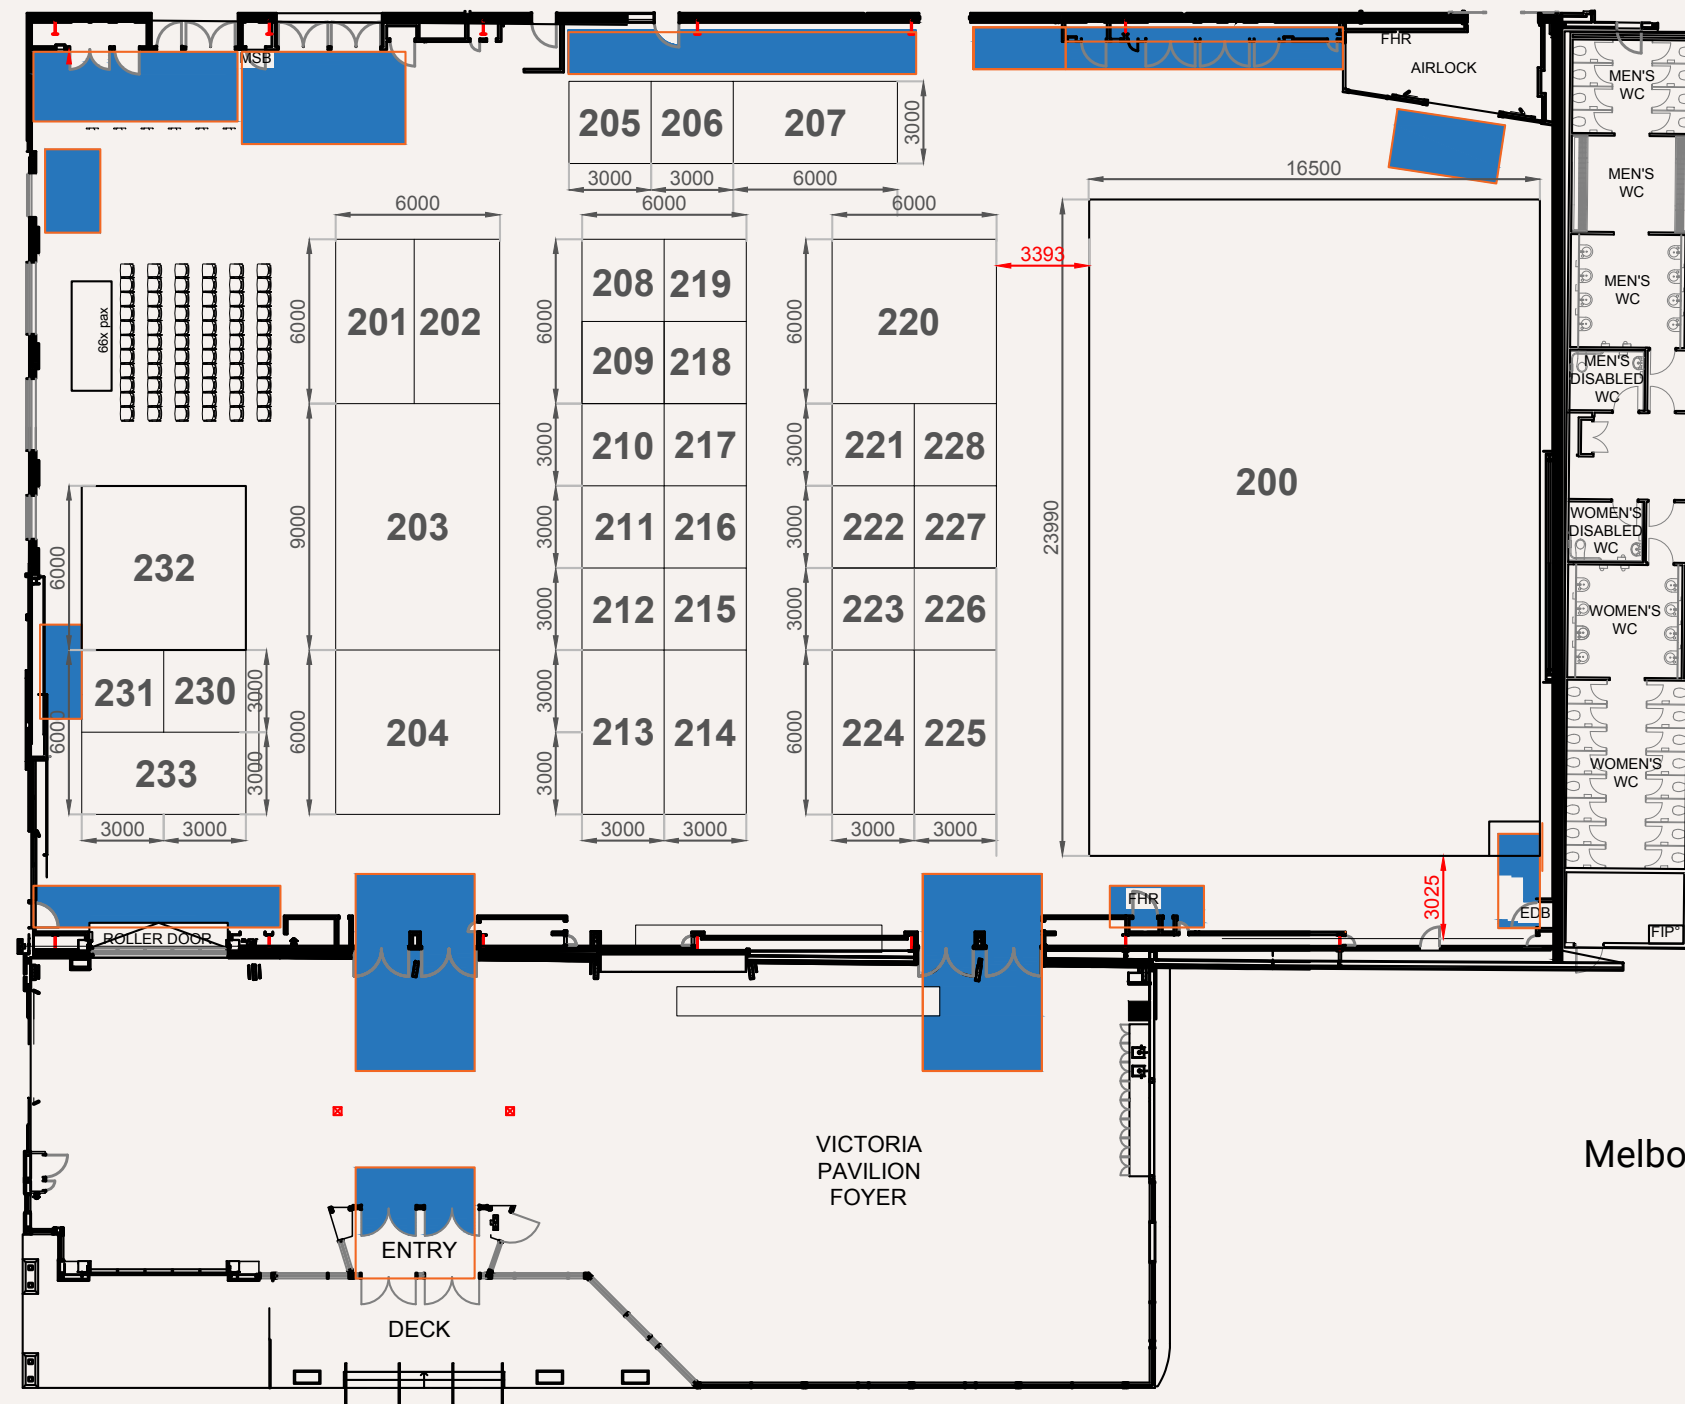

Melbourne Showgrounds
No Build Zone

EQUITANA
MELBOURNE
14 - 17 NOVEMBER 2024

MELBOURNE SHOWGROUNDS
VICTORIA PAVILION - FLOOR PLAN

SCALE 1:300 - (A3)

Contact Exhibition Manager
Ben Annear for more information
ben@equineproductions.com.au
0424 453 789