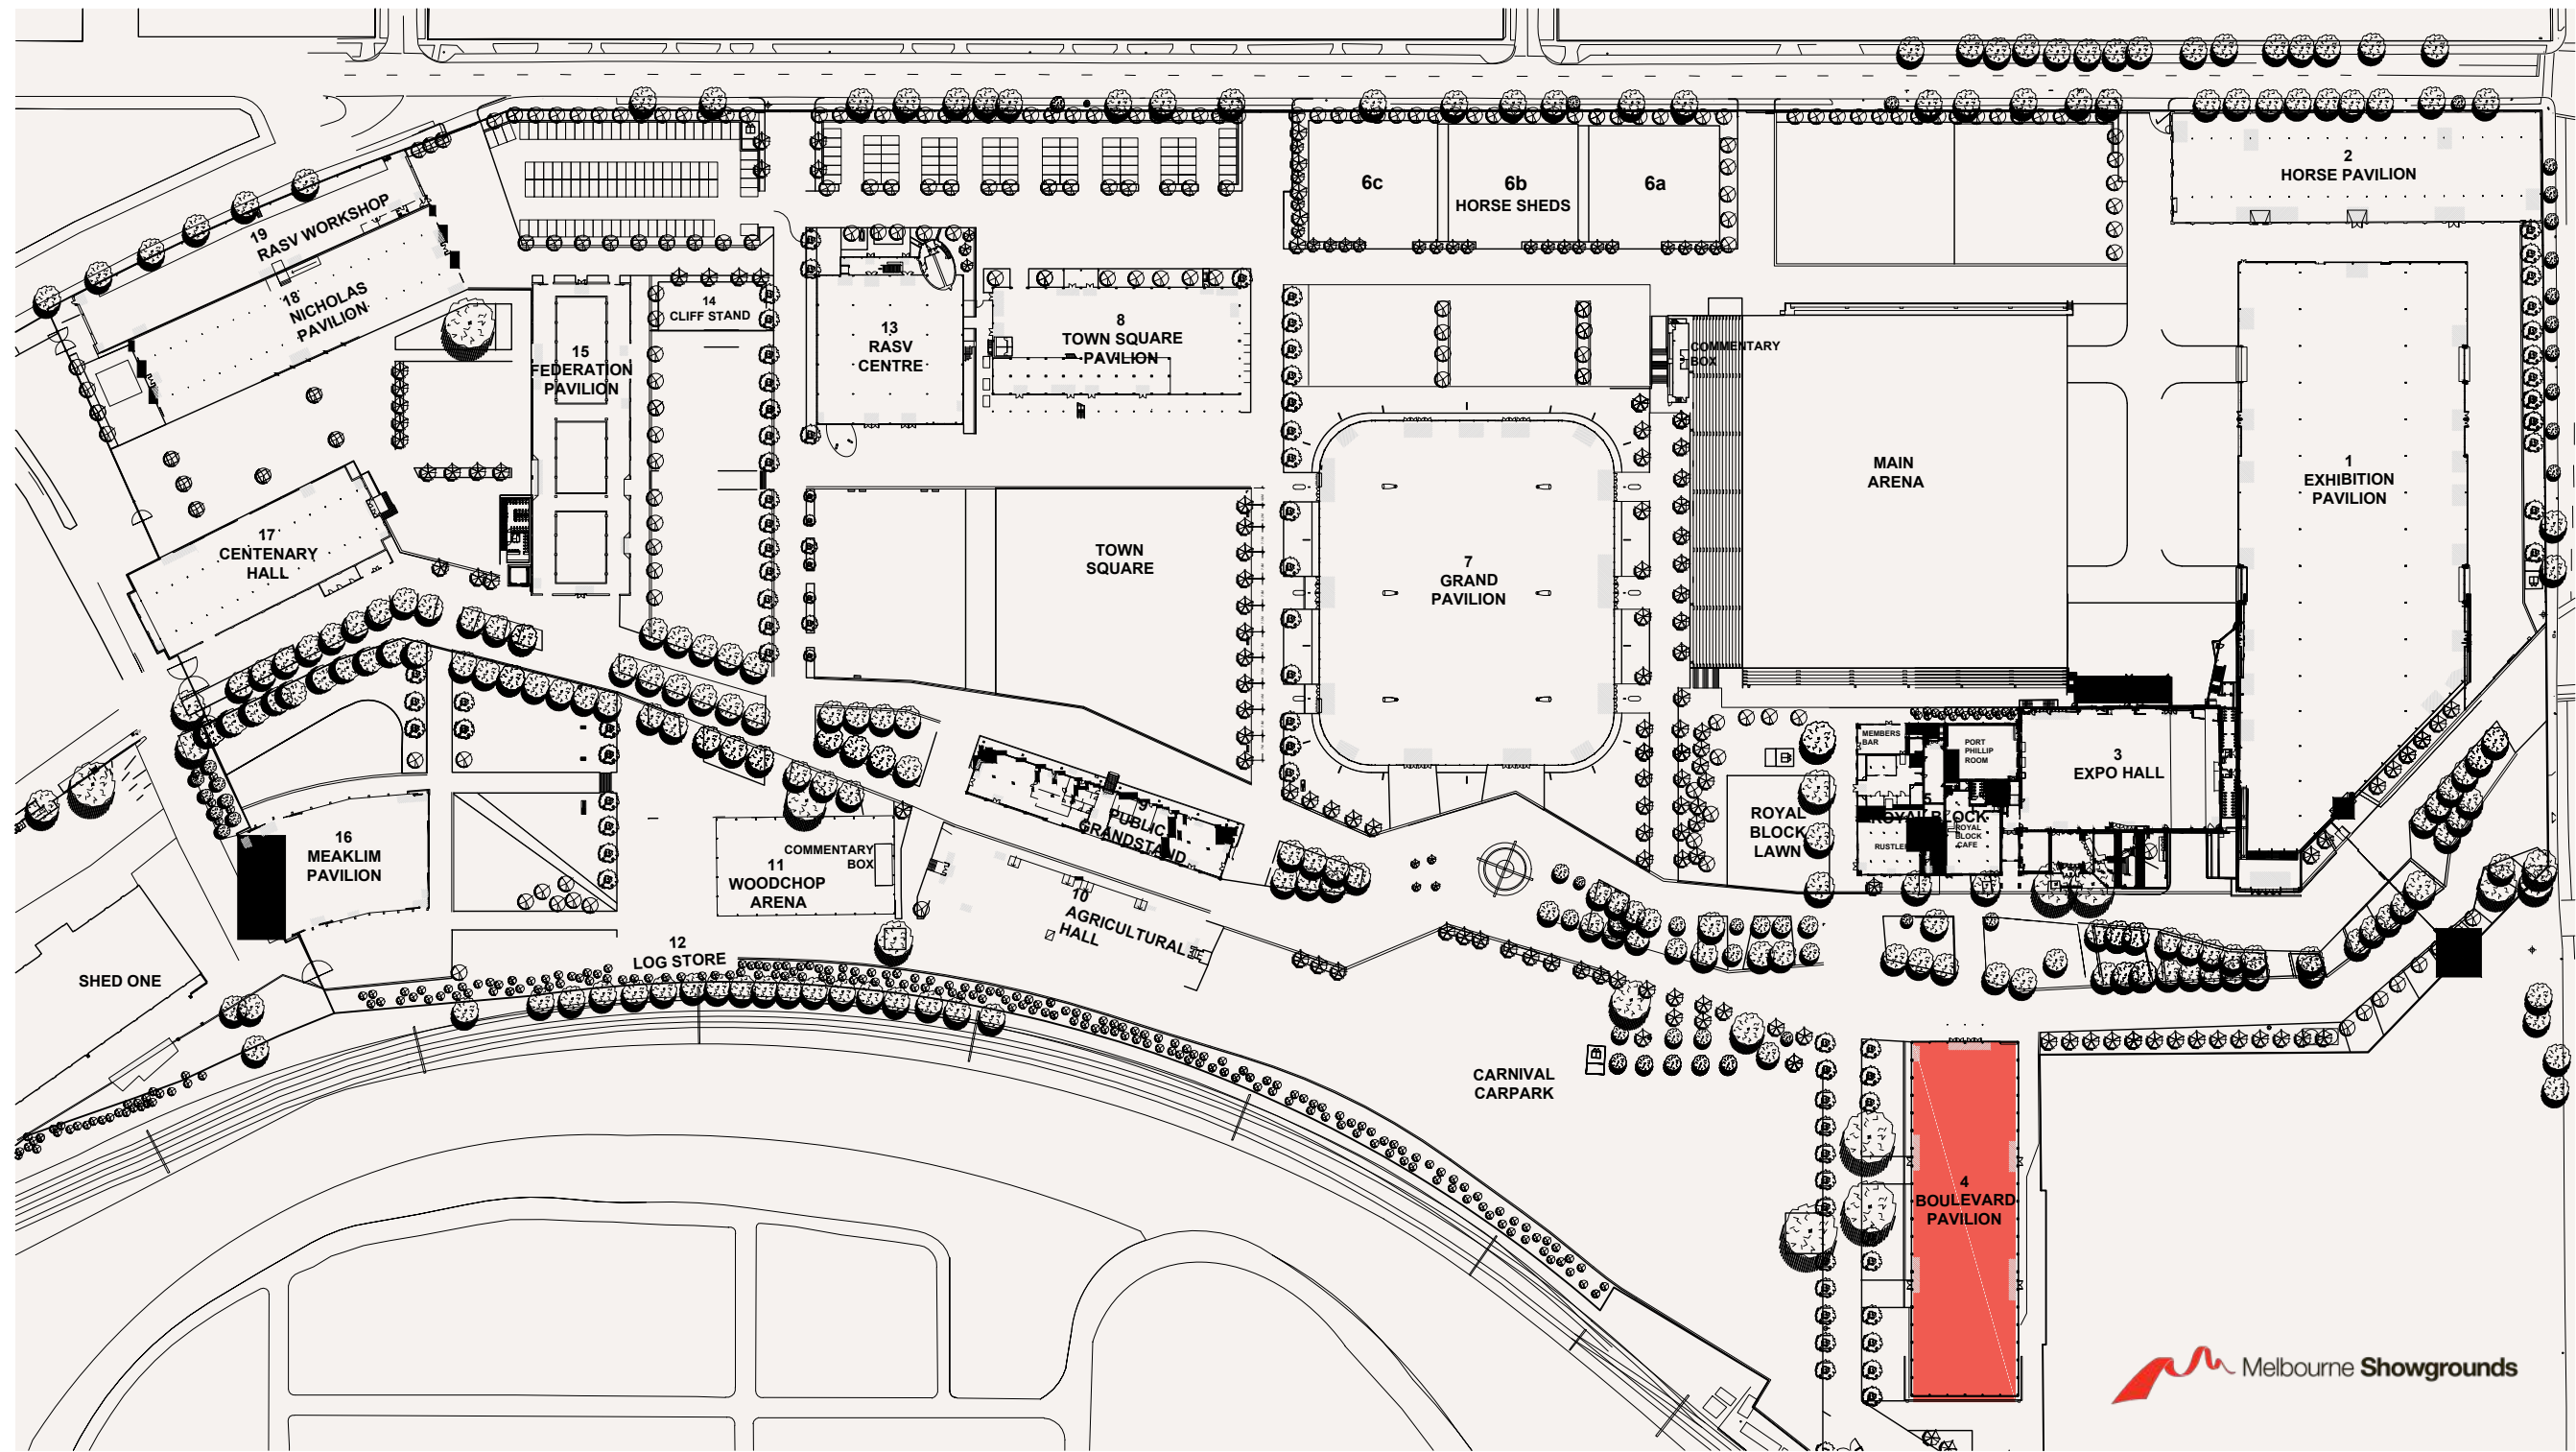

Melbourne Showgrounds

EQUITANA
MELBOURNE
14 - 17 NOVEMBER 2024

MELBOURNE SHOWGROUNDS
BOULEVARD PAVILION - BUILDING 4

SCALE 1:300 - [A3]

Contact Exhibition Manager
Ben Anear for more information

ben@equineproductions.com.au
0424 453 789