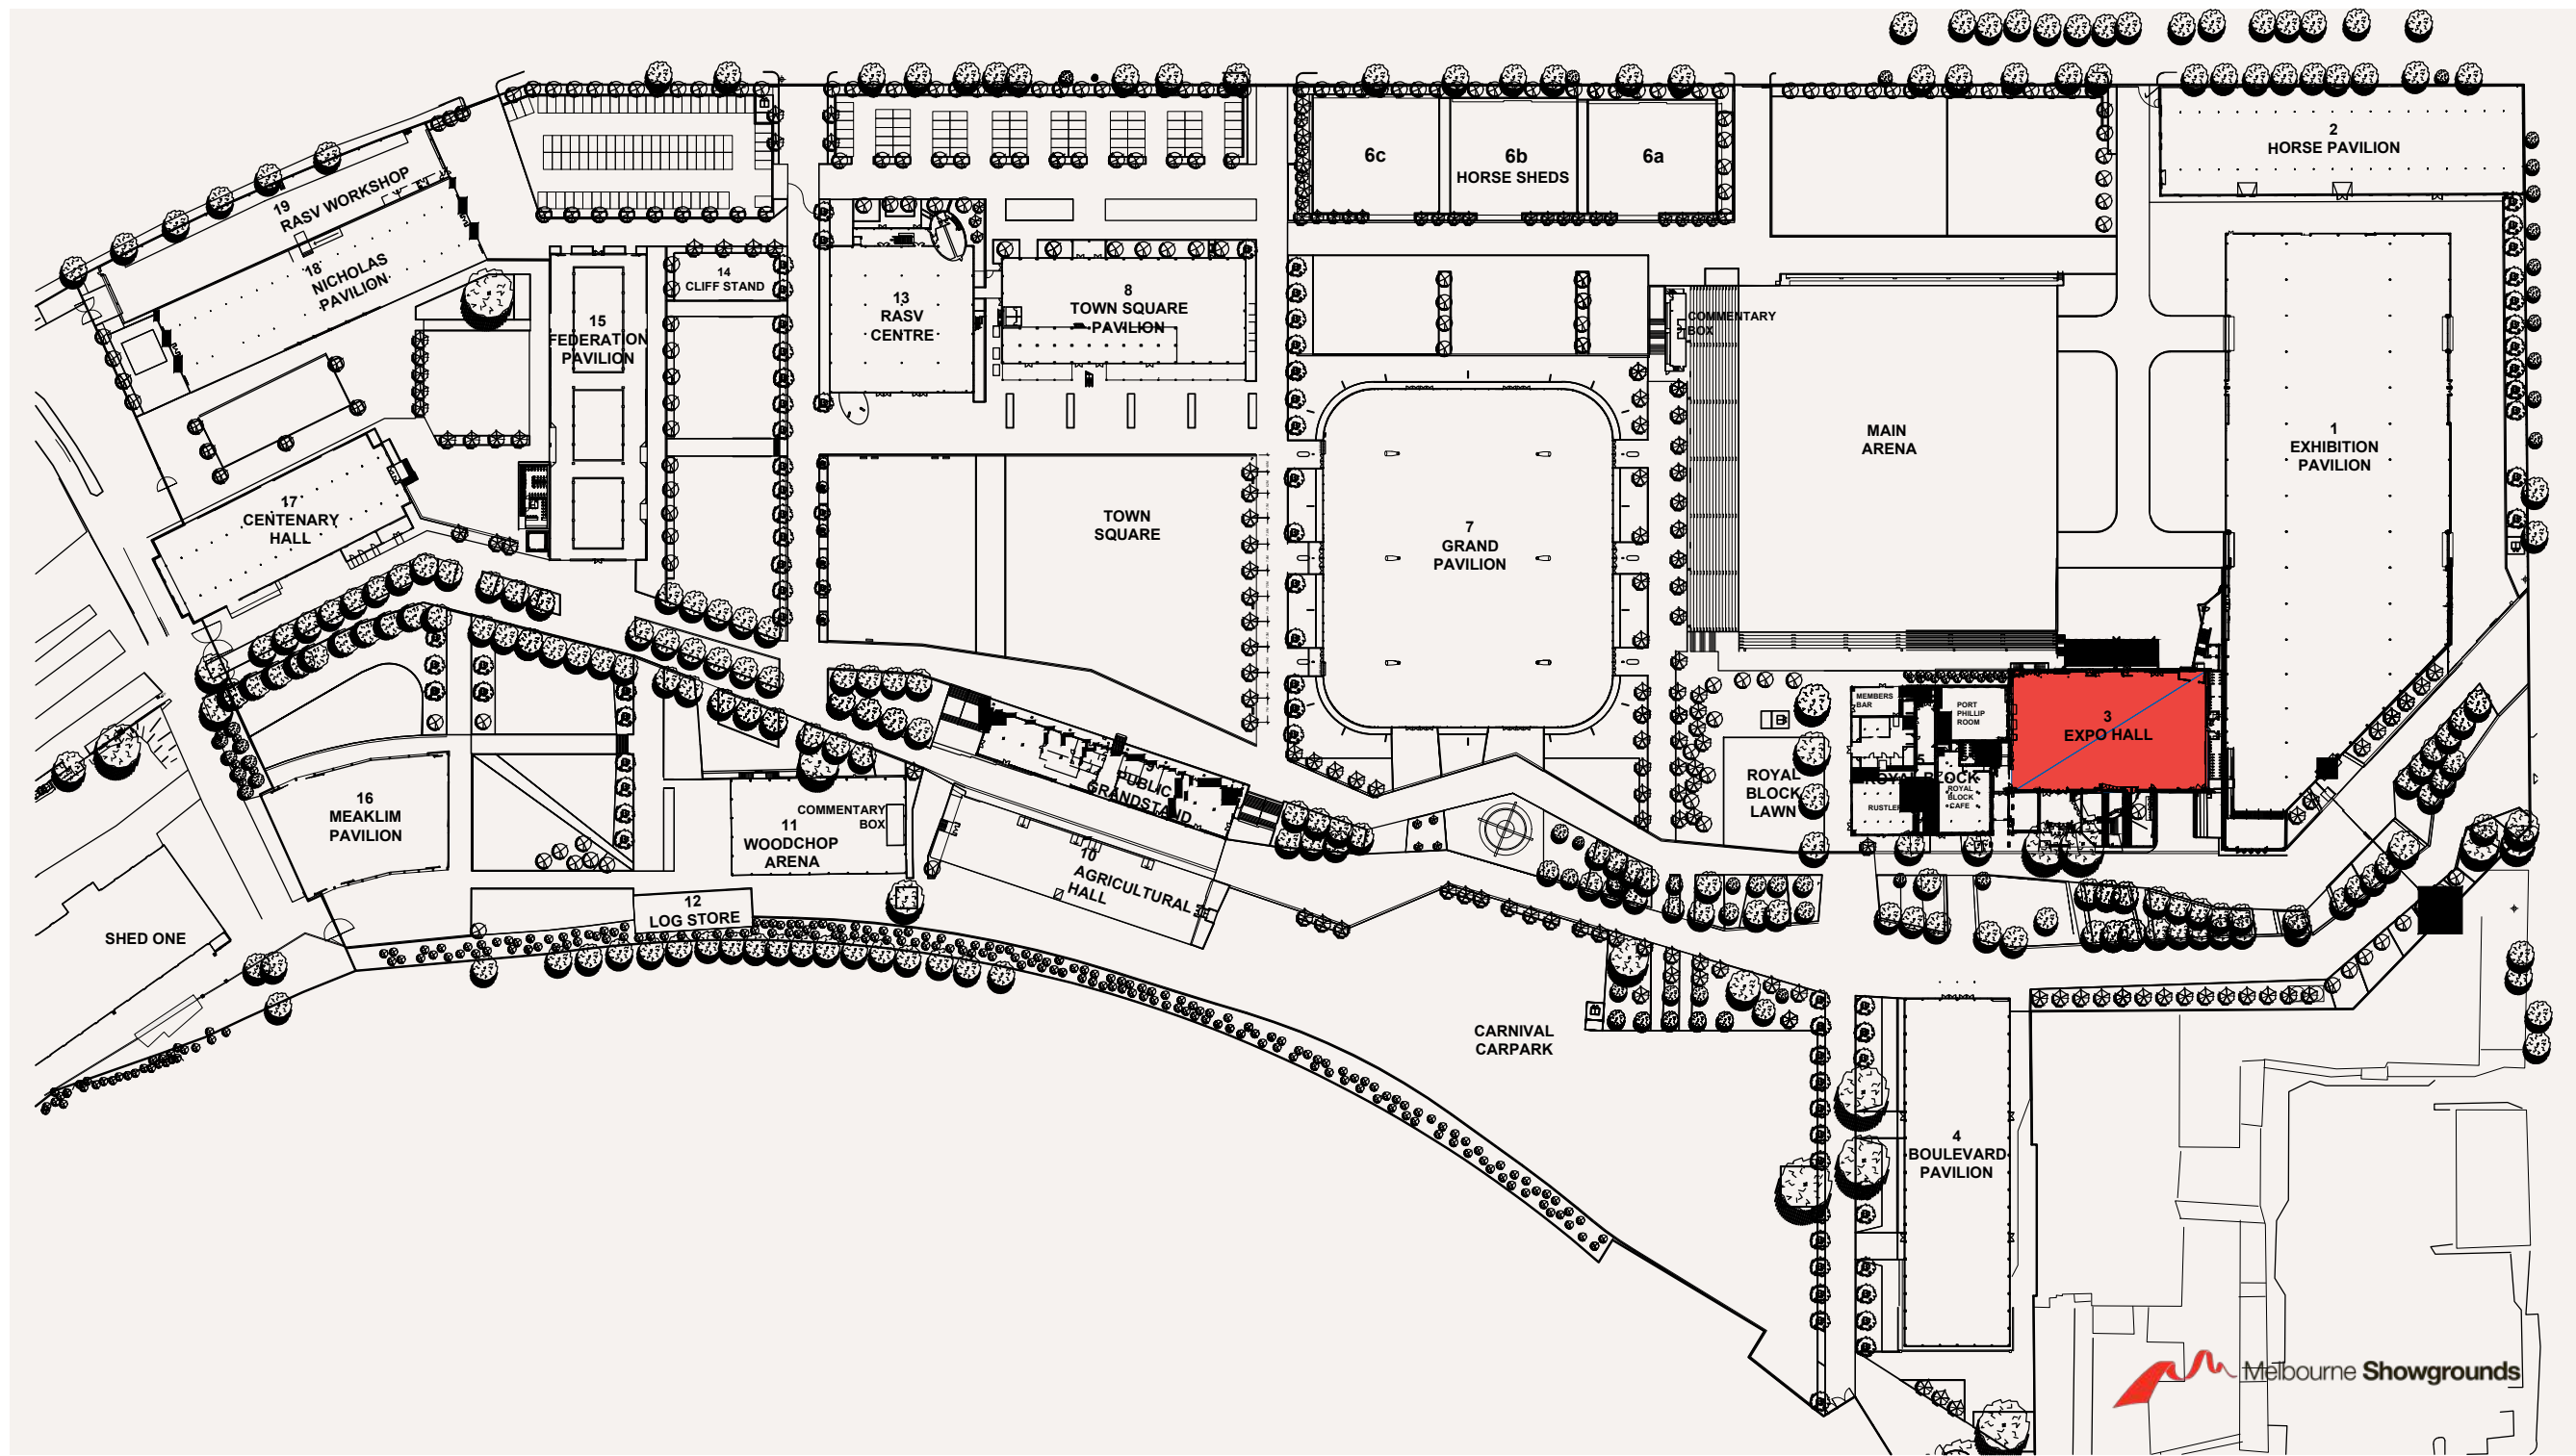

EQUITANA
MELBOURNE
14 - 17 NOVEMBER 2024

MELBOURNE SHOWGROUNDS
VICTORIA PAVILION - BUILDING 3

SCALE 1:300 - (A3)

Contact Exhibition Manager
Ben Annear for more information

ben@equineproductions.com.au
0424 453 789