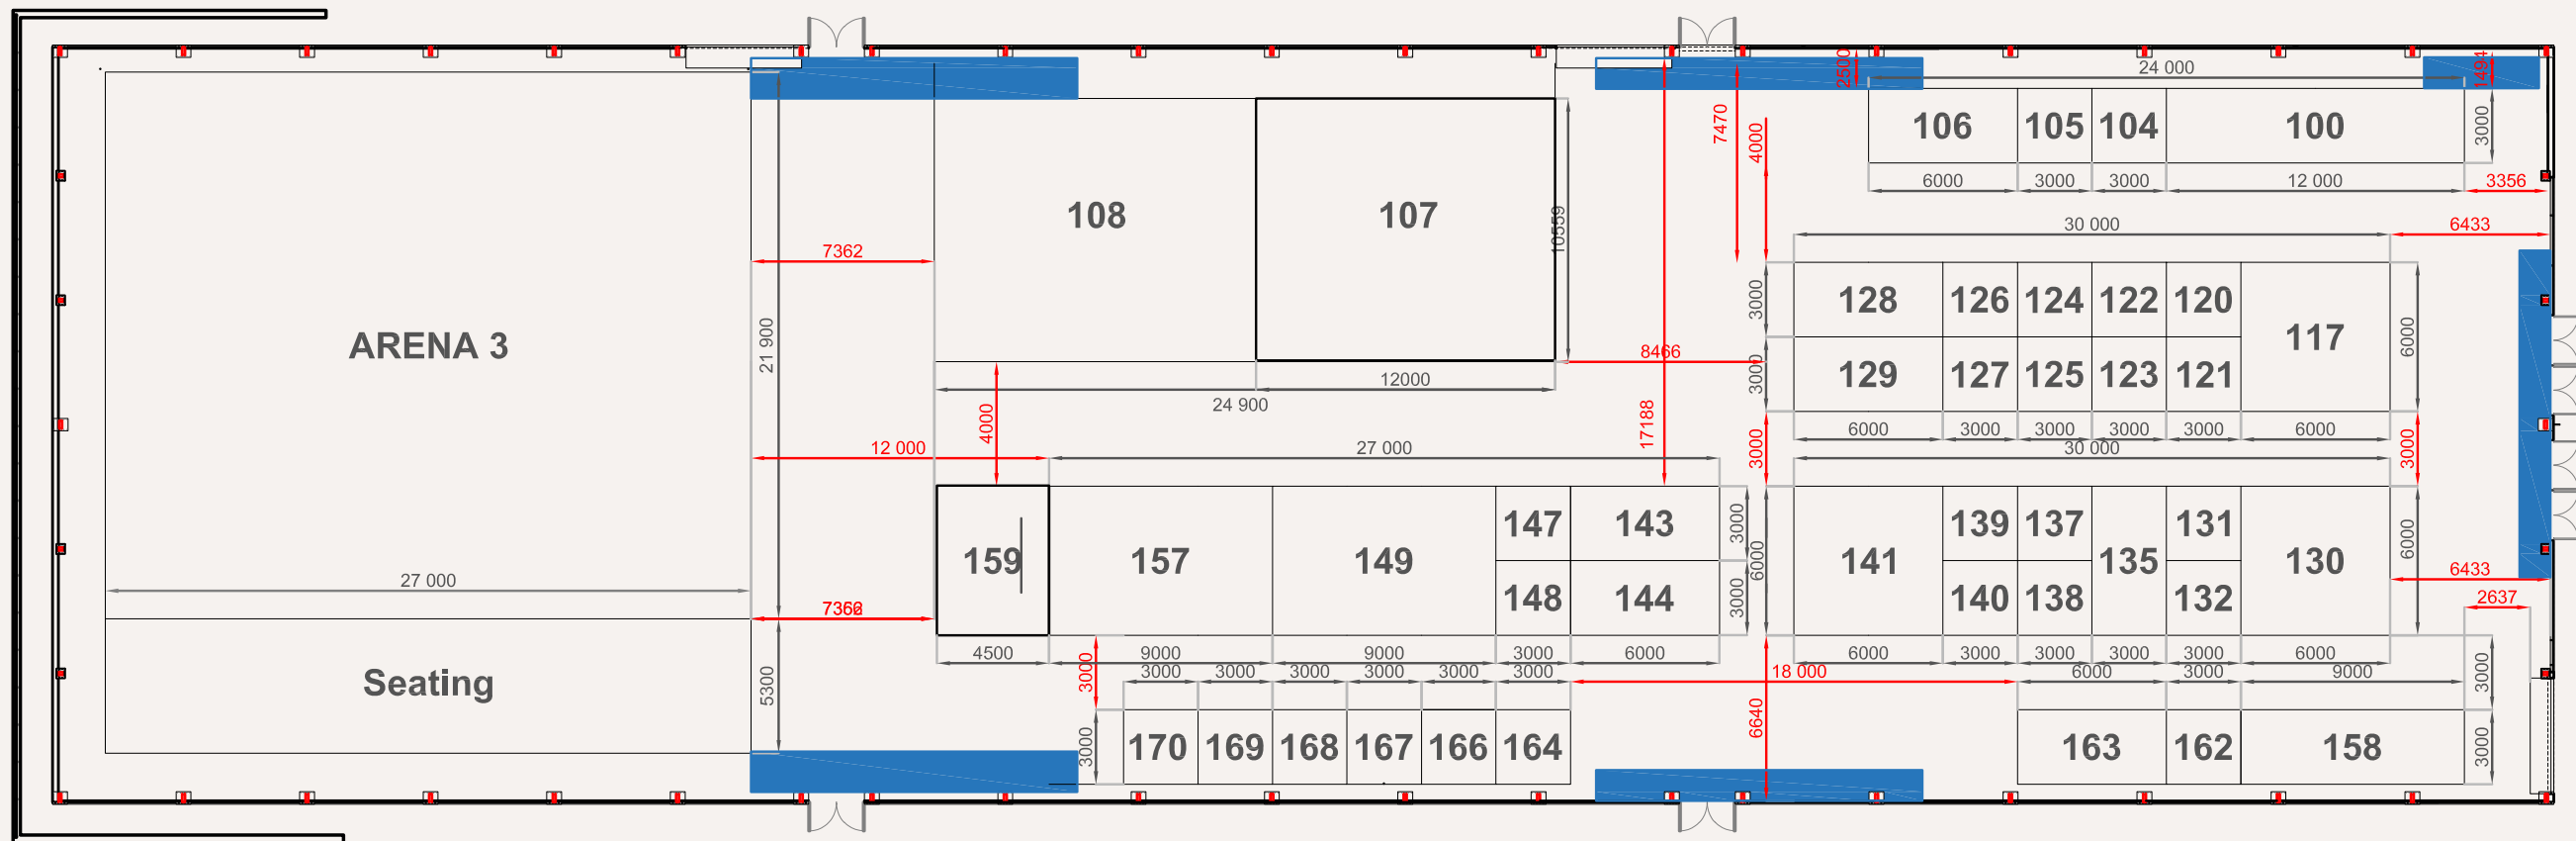

BOULEVARD PAVILION FLOOR PLAN
Scale 1:300 (A3)

Melbourne Showgrounds No Build Zone

14 - 17 NOVEMBER 2024

MELBOURNE SHOWGROUNDS

BOULEVARD PAVILION - FLOOR PLAN

SCALE 1:300 - (A3)

Contact Exhibition Manager
Ben Annear for more information